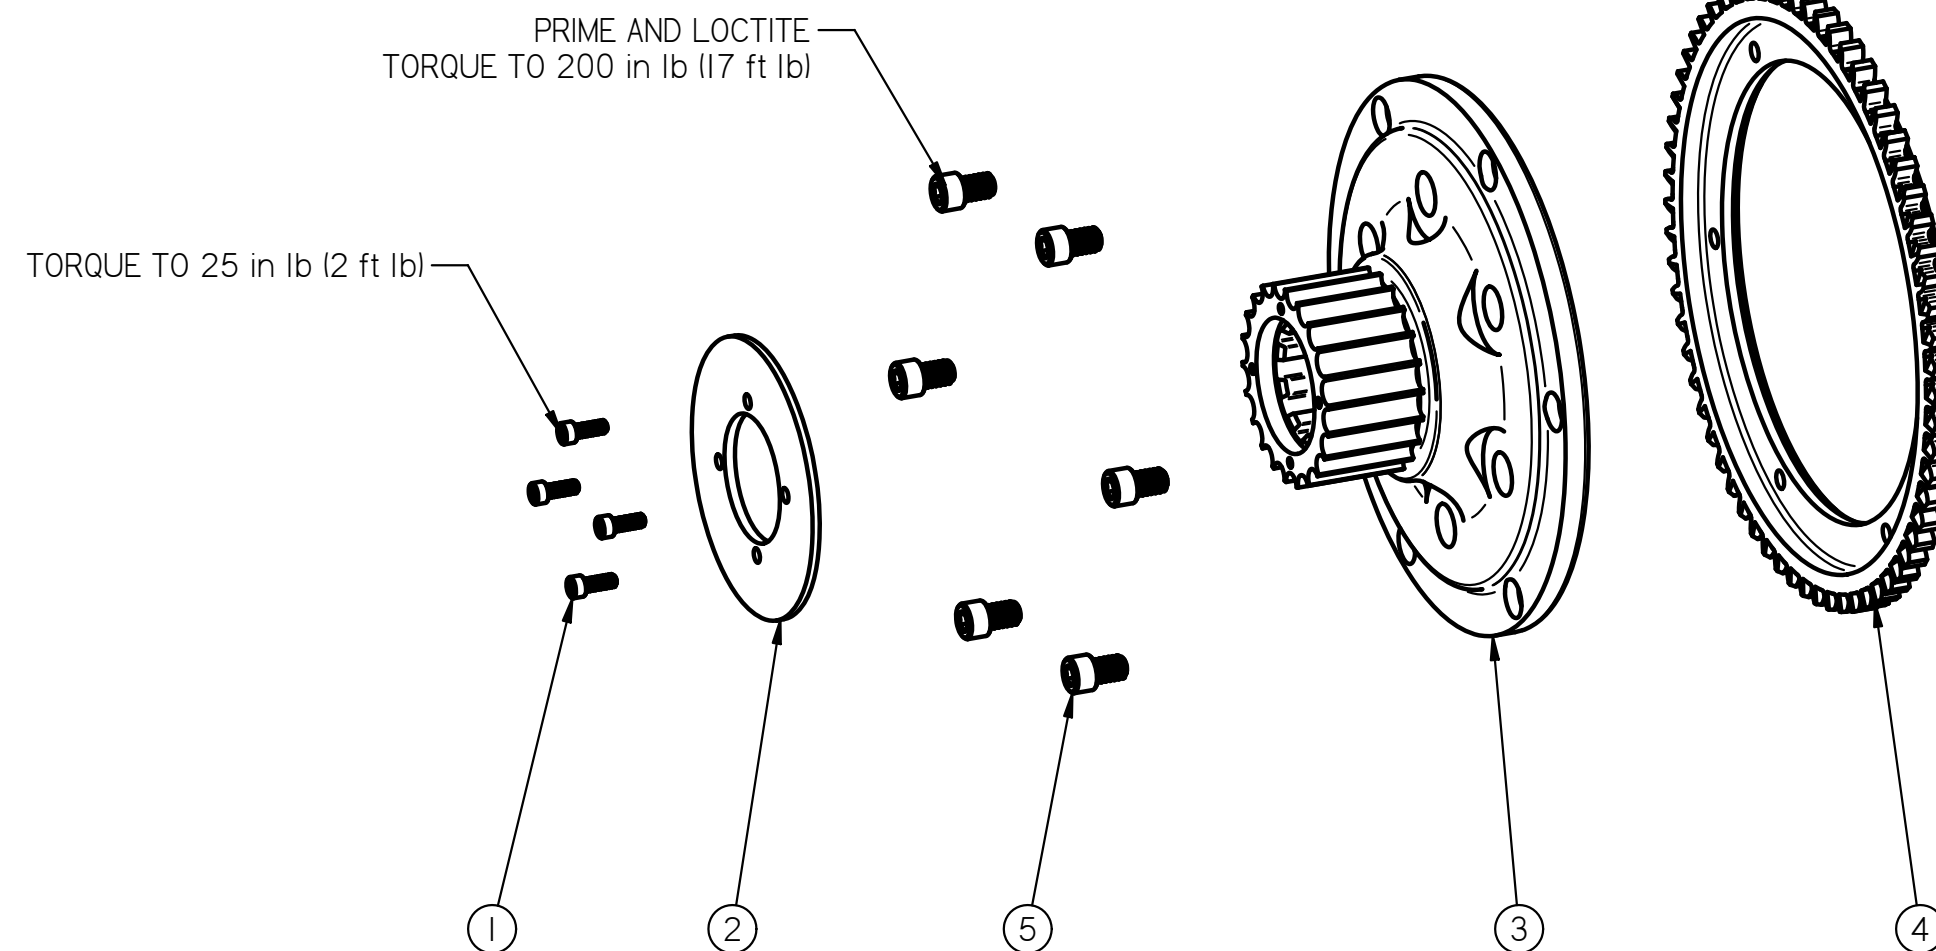

ALUMINUM FLYWHEEL ASSEMBLY

TECH SUPPORT: (989) 686 8920

www.brinninc.com

DETAIL	PART No.	DESCRIPTION	QNTY
1	79063	6-32 x 3/8" SHCS	4
2	79064	BELT RETAINER	1
3	79080, 79086	CHEVROLET, FORD, ALUMINUM FLYWHEEL	1
4	79081	RING GEAR	1
5	79083	1/4-20 x 3/8" SHCS	6