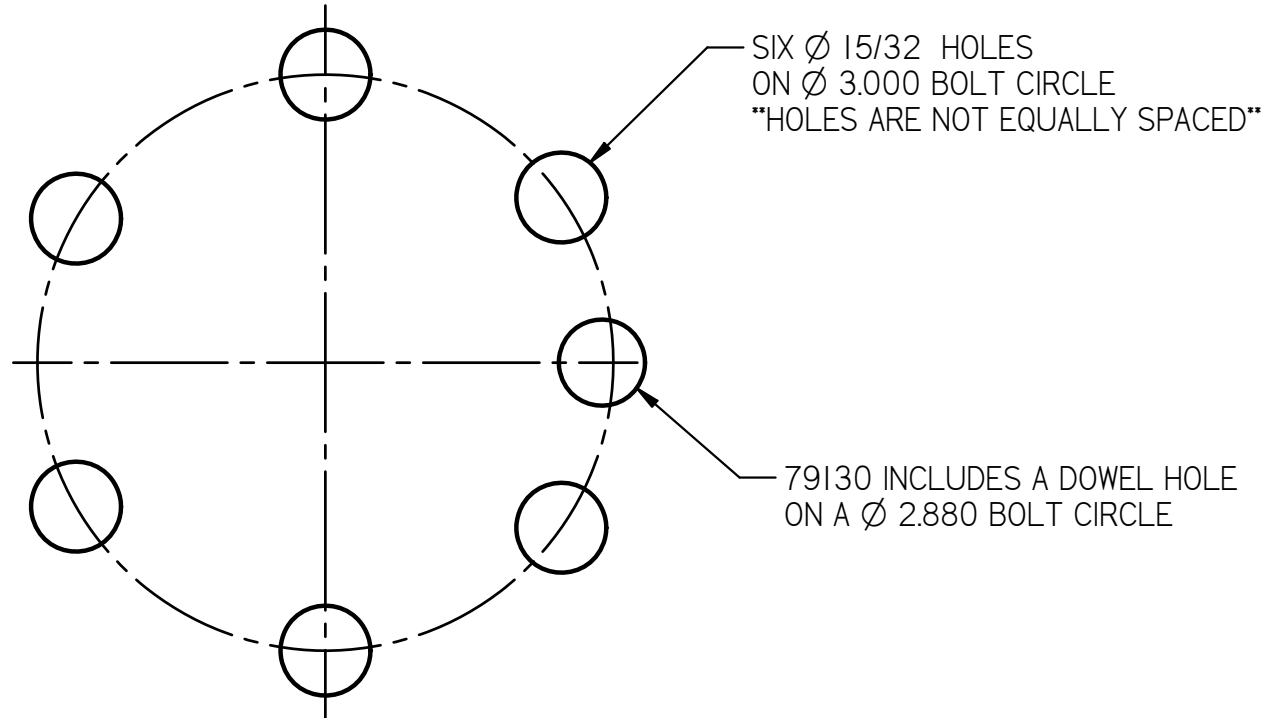

REVISION HISTORY

| REV | DESCRIPTION | DATE | BY |
|-----|-------------|------|----|
|     |             |      |    |

USE AS A PATTERN TO DETERMINE WHICH FLYWHEEL  
OR DRIVE FLANGE IS NEEDED FOR YOUR ENGINE

|  |      |      |  |
|--|------|------|--|
|  | NAME | DATE | <br>1615 Tech Drive Bay City MI 48706       |
| DRAWN  |      |      |  |
| CHECKED  |      |      |  |
| UNLESS OTHERWISE SPECIFIED<br>DIMENSIONS ARE IN INCHES |      |      | TITLE<br>CHEVROLET ONE PIECE CRANKSHAFT SEAL<br>FLYWHEEL & DRIVE FLANGE DIMENSIONS<br><br>APPLIES TO: 73055, 73056, 79111, 79130 |
|  |      |      | SCALE: FULL      SHEET 1 OF 1  |