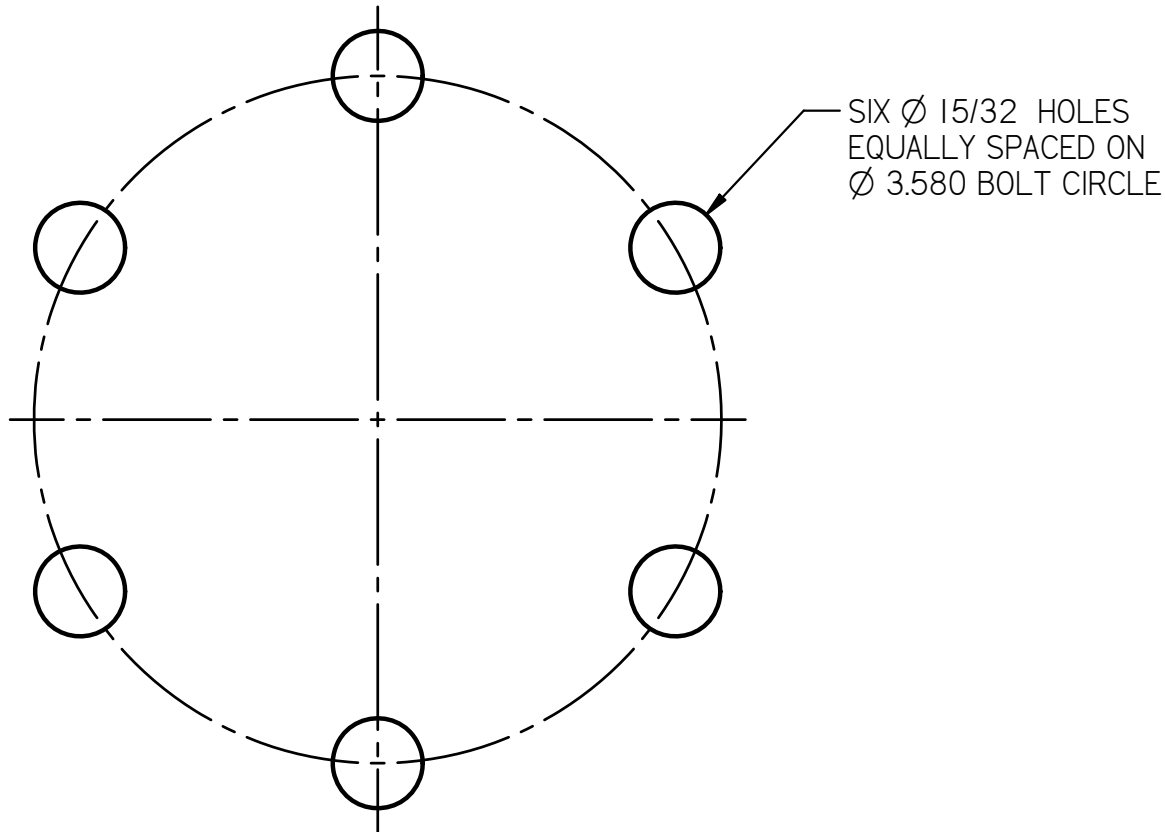

REVISION HISTORY

REV	DESCRIPTION	DATE	BY

USE AS A PATTERN TO DETERMINE WHICH FLYWHEEL  
OR DRIVE FLANGE IS NEEDED FOR YOUR ENGINE

	NAME	DATE	 1615 Tech Drive Bay City MI 48706
DRAWN			
CHECKED			
UNLESS OTHERWISE SPECIFIED DIMENSIONS ARE IN INCHES			TITLE CHEVROLET TWO PIECE CRANKSHAFT SEAL FLYWHEEL & DRIVE FLANGE DIMENSIONS APPLIES TO: 73018, 73032, 79070, 79080, 79084
			SCALE: FULL
			SHEET 1 OF 1